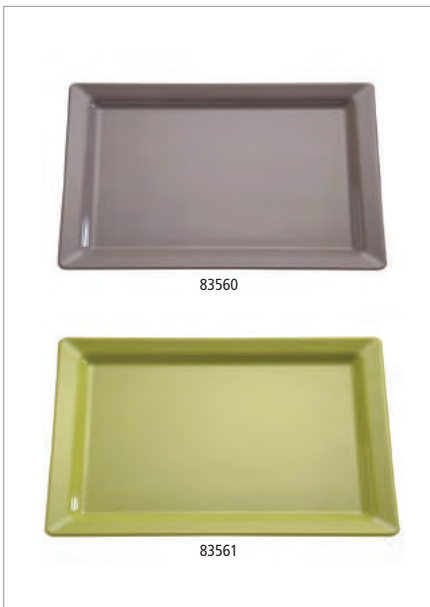

Tablett „PURE“

tray
bandeja
plateau

	cm	↑ cm	Farbe / Colour
83625	31,0 x 10,5	2	
83403	35,5 x 18,0	3	
83417	30,0 x 21,0	3	
83402	53,0 x 18,0	3	
	cm	↑ cm	Farbe / Colour
83626	31,0 x 10,5	2	
83483	53,0 x 18,0	3	