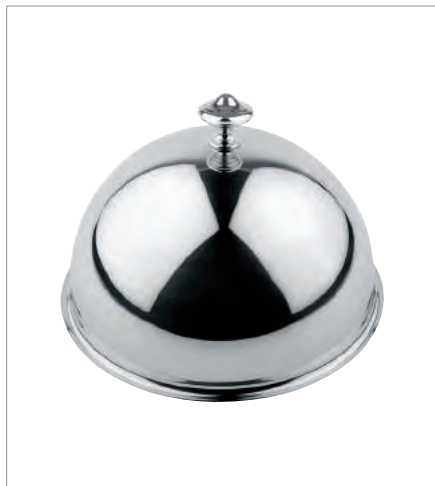

**Gourmet-Löffel „CLASSIC“**

party spoon  
cuchara gourmet  
cuillère gourmet

→ cm

00677	13,5	Edelstahl-Look / stainless steel look	
00691	12	Gold-Look / gold look	made from PVD coated stainless steel
00692	12	Kupfer-Look / copper look	made from PVD coated stainless steel

**Glocke**

cloche / dome cover  
campana esférica  
cloche demi-sphère

**außen hochglanzpoliert, innen matt poliert, mit verchromten Griff**

outside mirror polished finish, inside satin polished finish, with chromeplated handle