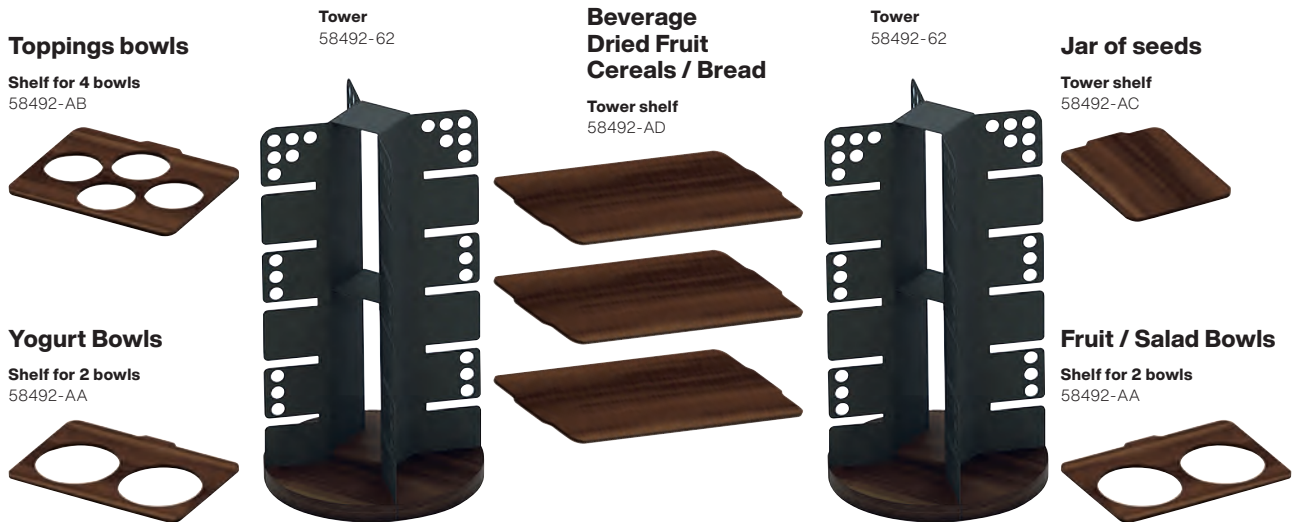

Large Spaces Tower

Width 1,50 m — 59 in.

Accessories

Cold Beverage

4 - Cereal/Juice pitcher Bar
58499-04

Butter

2 - Cereal/Juice pitcher Bar
58499-02

Tableware

Small tray
58491-01

Insert for small tray
58491-AA

Label holder
58493-09

Napkin holder
58495-01