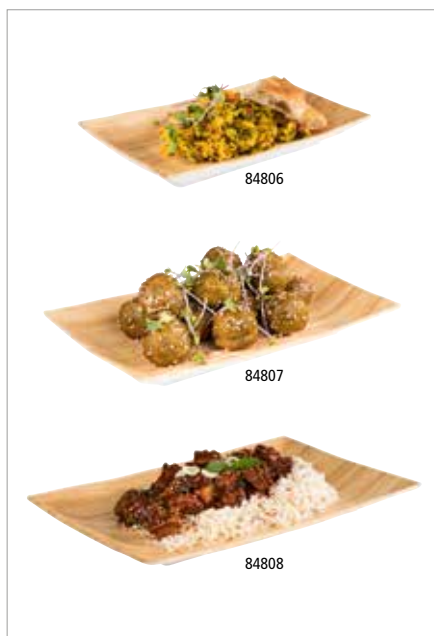

Tablett „BAMBOO“

tray
bandeja
plateau

	cm	↑ cm
84806	21,0 x 13,0	3,0
84807	24,5 x 15,5	3,0
84808	34,5 x 21,5	3,0