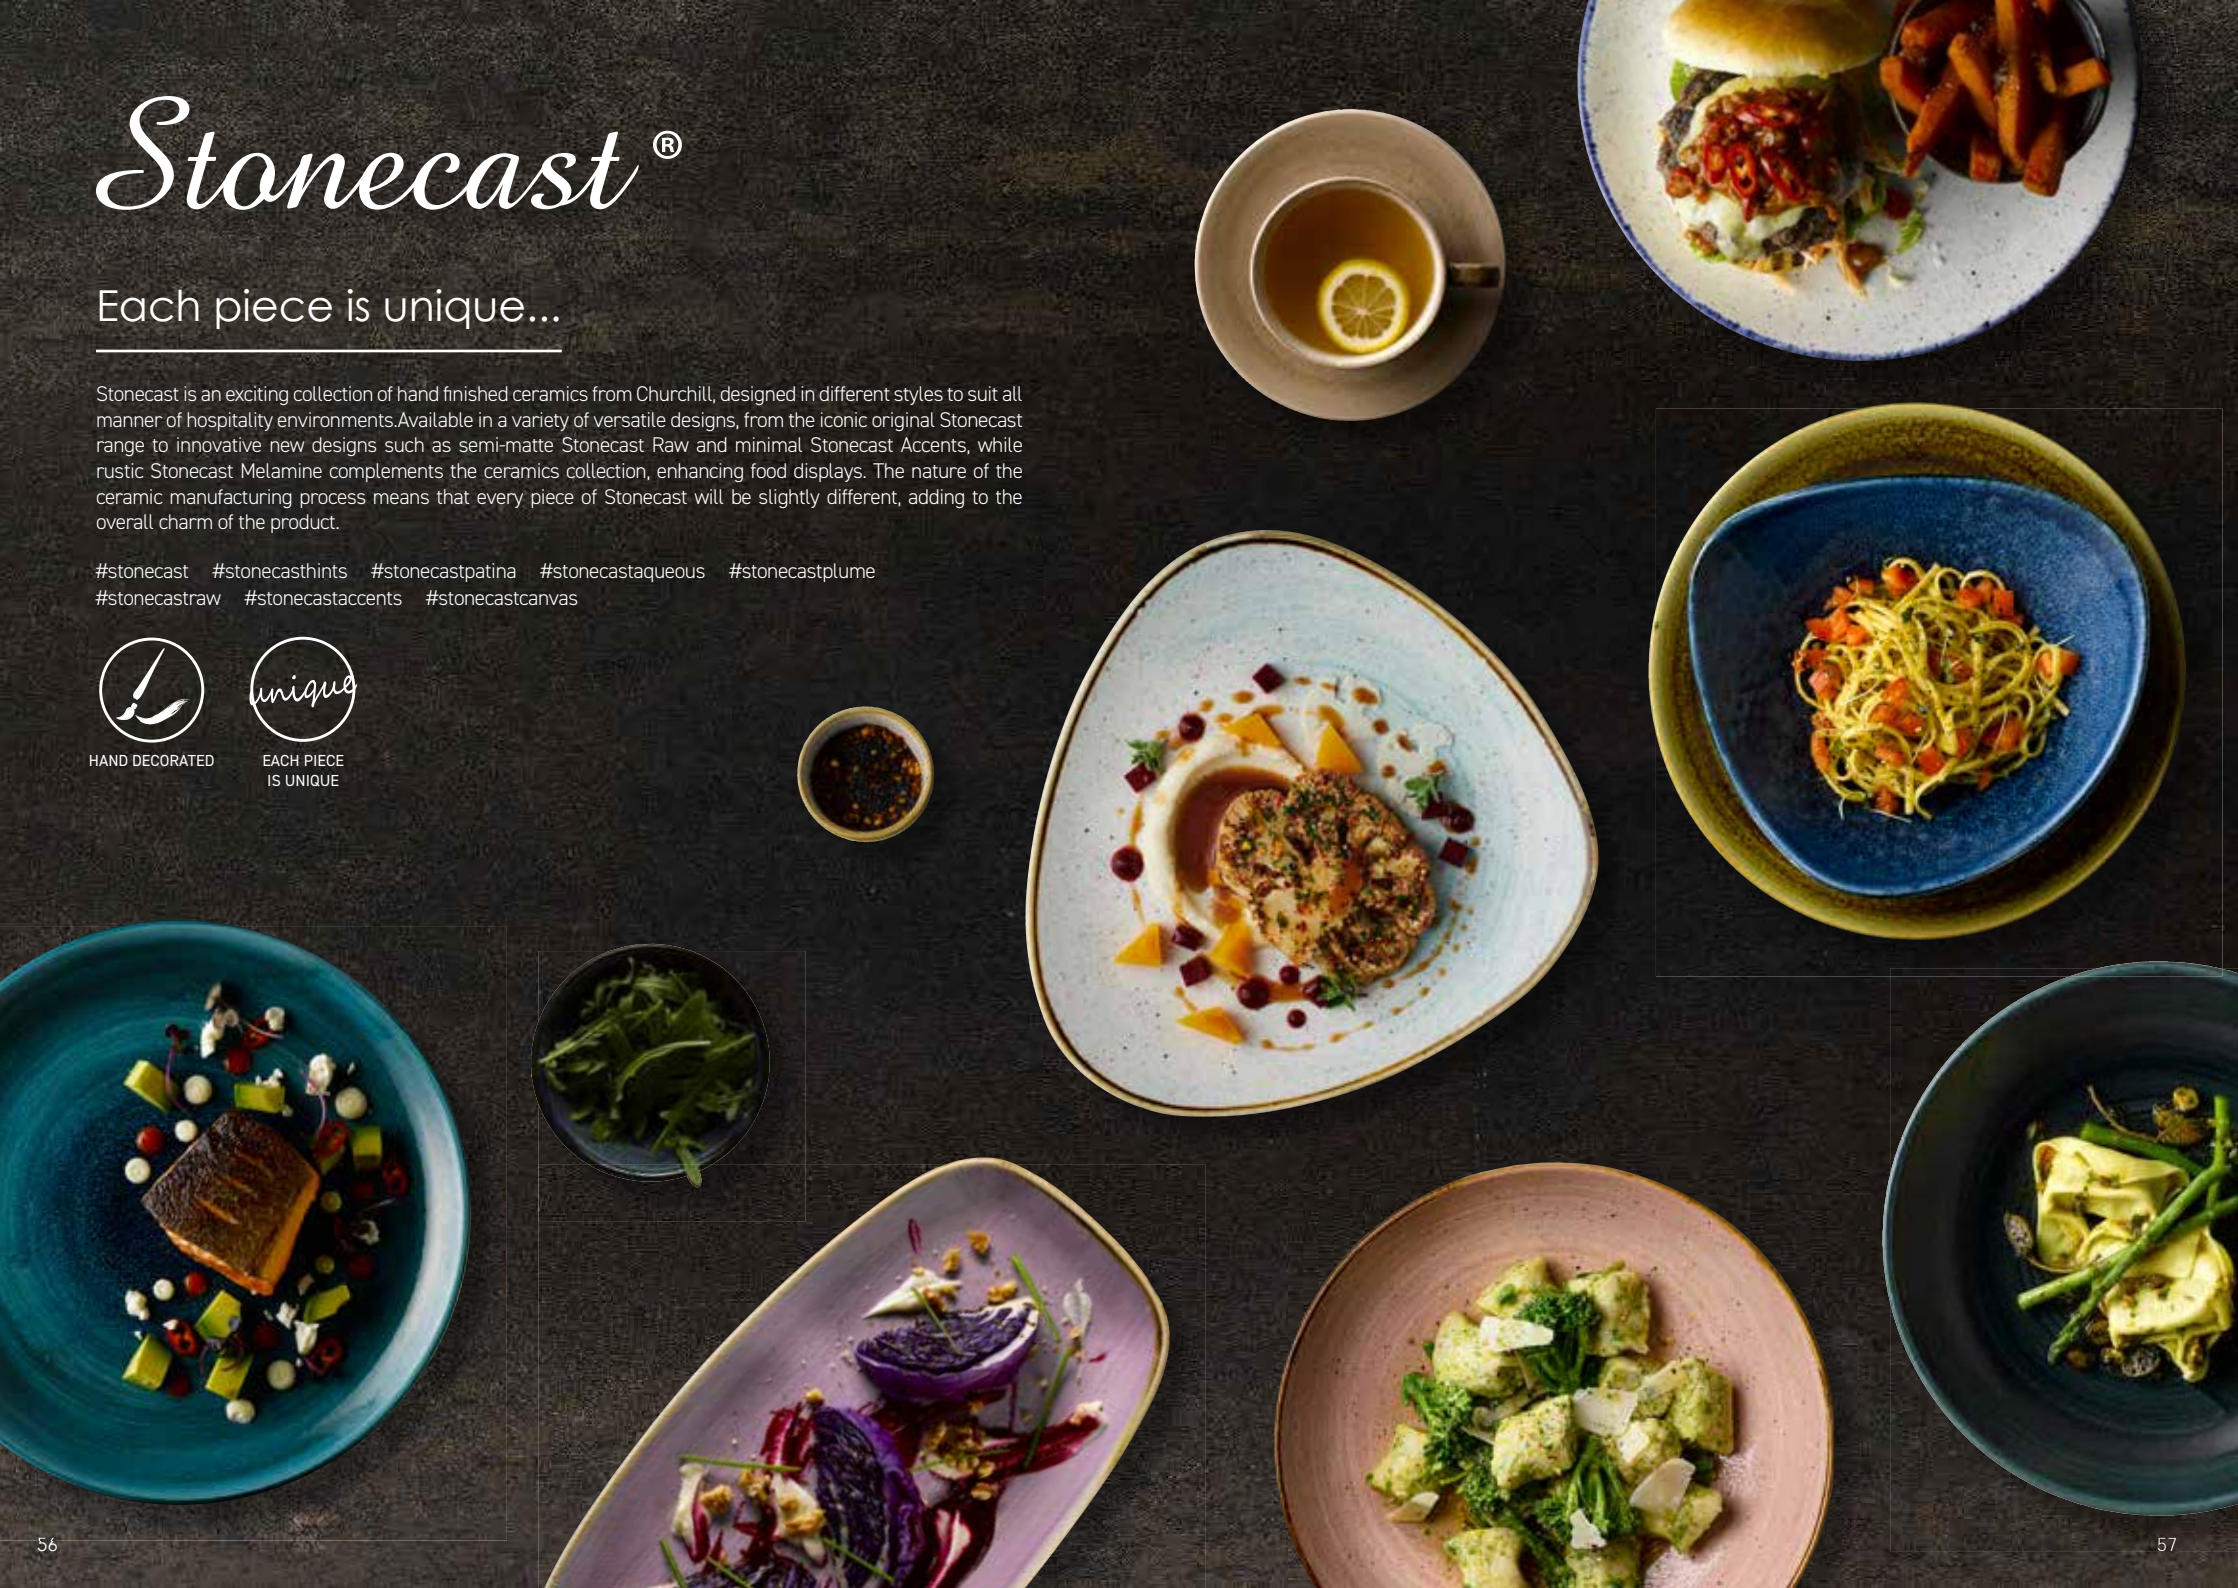

Stonecast®

Each piece is unique...

Stonecast is an exciting collection of hand finished ceramics from Churchill, designed in different styles to suit all manner of hospitality environments. Available in a variety of versatile designs, from the iconic original Stonecast range to innovative new designs such as semi-matte Stonecast Raw and minimal Stonecast Accents, while rustic Stonecast Melamine complements the ceramics collection, enhancing food displays. The nature of the ceramic manufacturing process means that every piece of Stonecast will be slightly different, adding to the overall charm of the product.

#stonecast #stonecasthints #stonecastpatina #stonecastaqueous #stonecastplume
#stonecastraw #stonecastaccents #stonecastcanvas

HAND DECORATED

EACH PIECE IS UNIQUE